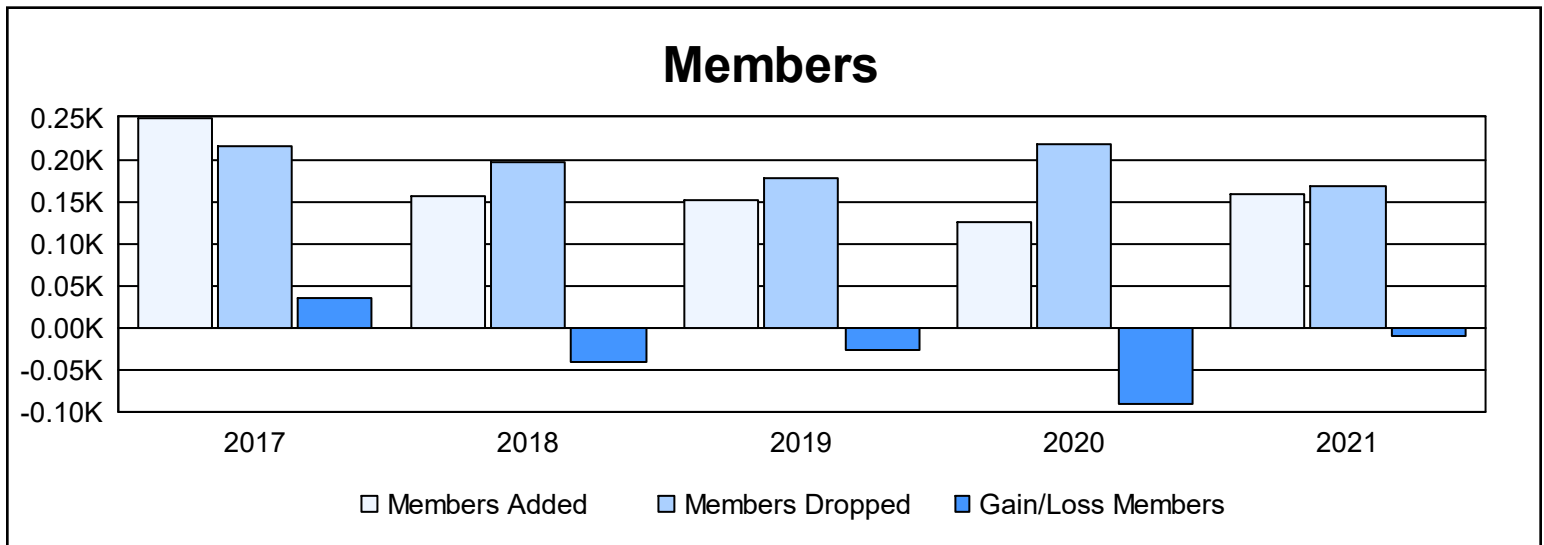

Year	New Clubs	Dropped Clubs	Gain/ Loss Clubs	New Members	Charter Members	Reinstate Members	Transfer Members	Total Member Added	Total Members Dropped	Gain/ Loss Members
2016-2017	1	2	-1	206	22	8	13	249	215	34
2017-2018	0	1	-1	141	0	8	6	155	197	-42
2018-2019	0	1	-1	132	1	7	11	151	177	-26
2019-2020	0	3	-3	104	2	12	8	126	217	-91
2020-2021	0	1	-1	139	1	4	15	159	169	-10
<b>Average</b>	<b>0</b>	<b>2</b>	<b>-1</b>	<b>144</b>	<b>5</b>	<b>8</b>	<b>11</b>	<b>168</b>	<b>195</b>	<b>-27</b>

### Membership Composition June 2021 Cumulative