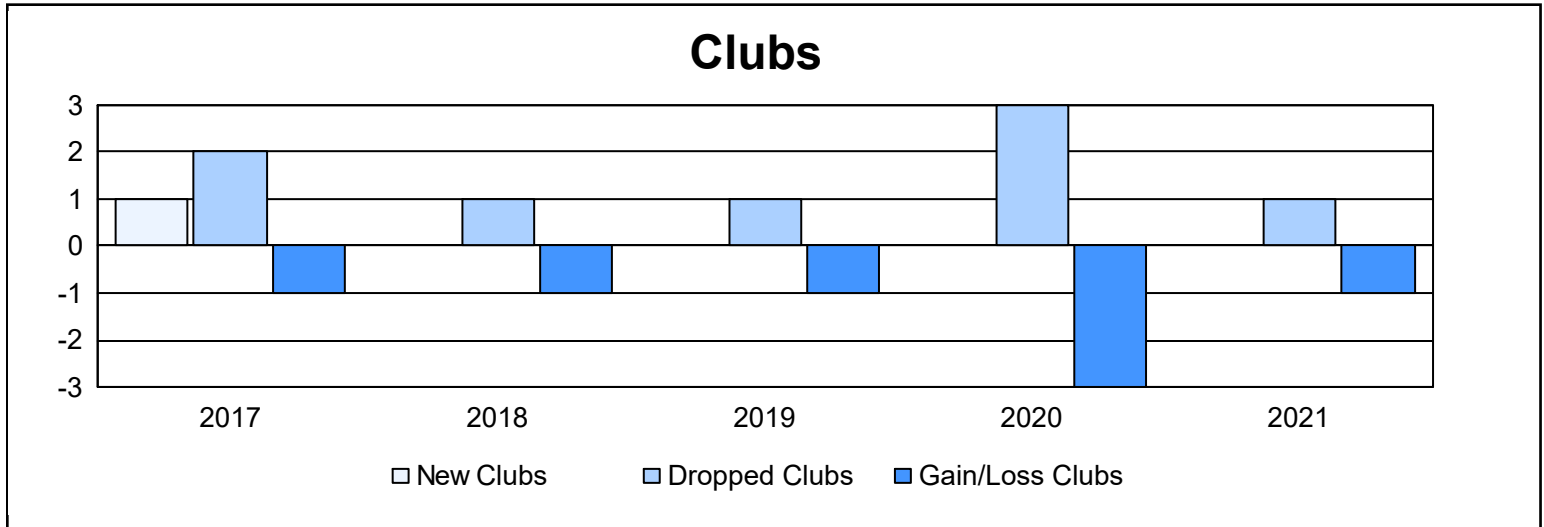

Year	New Clubs	Dropped Clubs	Gain/ Loss Clubs	New Members	Charter Members	Reinstate Members	Transfer Members	Total Member Added	Total Members Dropped	Gain/ Loss Members
2016-2017	1	2	-1	206	22	8	13	249	215	34
2017-2018	0	1	-1	141	0	8	6	155	197	-42
2018-2019	0	1	-1	132	1	7	11	151	177	-26
2019-2020	0	3	-3	104	2	12	8	126	217	-91
2020-2021	0	1	-1	139	1	4	15	159	169	-10
<b>Average</b>	<b>0</b>	<b>2</b>	<b>-1</b>	<b>144</b>	<b>5</b>	<b>8</b>	<b>11</b>	<b>168</b>	<b>195</b>	<b>-27</b>

### Membership Composition June 2021 Cumulative