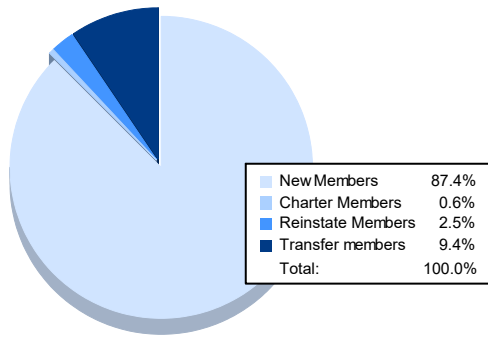

Year	New Clubs	Dropped Clubs	Gain/ Loss Clubs	New Members	Charter Members	Reinstate Members	Transfer Members	Total Member Added	Total Members Dropped	Gain/ Loss Members
2016-2017	1	2	-1	206	22	8	13	249	215	34
2017-2018	0	1	-1	141	0	8	6	155	197	-42
2018-2019	0	1	-1	132	1	7	11	151	177	-26
2019-2020	0	3	-3	104	2	12	8	126	217	-91
2020-2021	0	1	-1	139	1	4	15	159	169	-10
<b>Average</b>	<b>0</b>	<b>2</b>	<b>-1</b>	<b>144</b>	<b>5</b>	<b>8</b>	<b>11</b>	<b>168</b>	<b>195</b>	<b>-27</b>

### Membership Composition June 2021 Cumulative